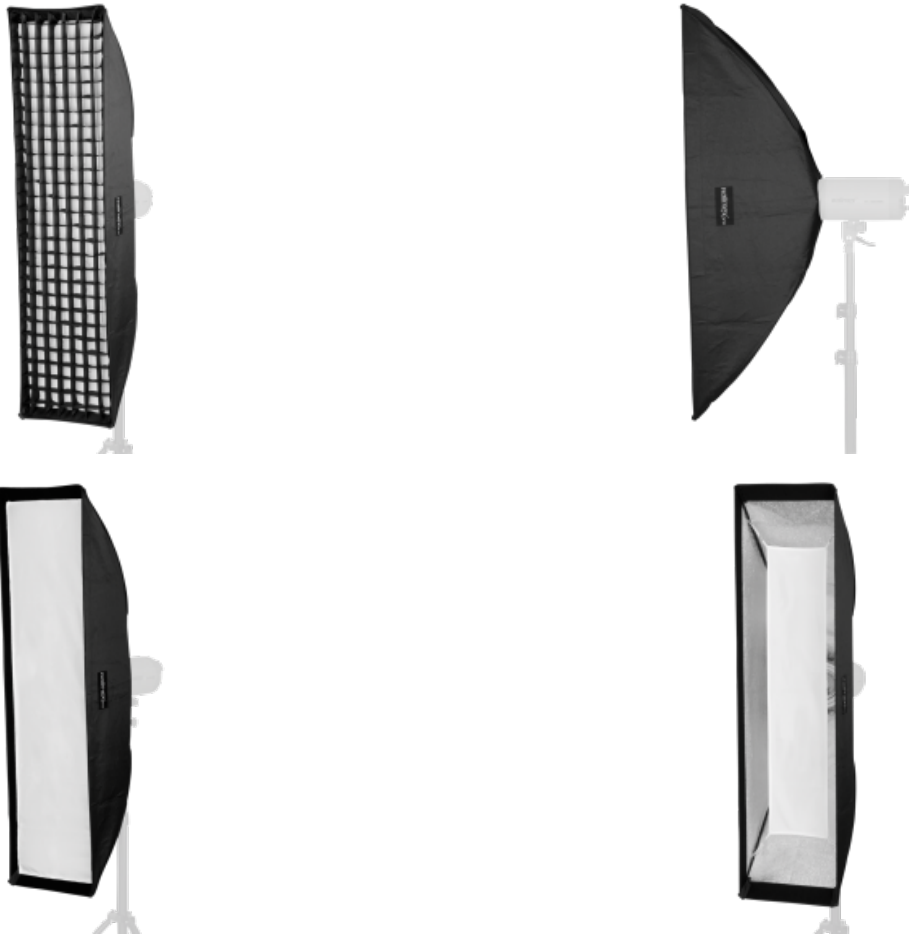

walimex pro Striplight PLUS 25x150 cm (Product code: BGA-2453)

Price: 0 €

Technical specifications:

Measurements (cm): 25 x 150

Weight: 1140

Wireless Alarm Centre / Electronic Diary / Headband Magnifier / Insect Trap / Hand- / Stand Magnifier / Hand Magnifier / Desk Magnifier / Reading Aid Digital / Mini PC / Bluetooth Dongle / Painting Set / Puzzle Glue / 3D Puzzle / Puzzle / Strategy Game / Mandala Designer / Hot Shoe Adapter / Diržas ant krutinės / Housing with Lens Attachment / 5.1-System / Audio Mixer / VHS Cassette / Jackets / Internal Mounting Kit / Memory Card Cover / Memory Card Box / Memory Card Labels / Atminties kortelių dėklai / WLAN Network Adapter / Bellow Accessories / Classic Photography Accessories / Bellows / Slide Accessories / Film Equipment / WiFi adapteriai / Camera Dummy / Lock / Monitoring Accessory / Glas Break Alarm / Alarm Sensor Door & Window Contact / Alarm Sensor / Security Camera / Radiator Bleeder / Radiator Valve Adapter / Radio Anemometer / Wireless Rain Gauge / Wireless Temperature Gauge / Wireless Weather Station / Wireless Temperature / Moisture Meter / Antenna / Emergency Button / Wireless Shock Sensor / Wireless Motion Detector / Wireless Alarm Siren / Wireless Alarm Sensor / Wireless Smoke Detector / Wireless Gas Detector / Wireless Water Leak Sensor / Wireless Security Camera / Wireless Socket / Actuator / Thermostat / Wireless Sensor / Radio Control Unit / Wireless Thermostat /